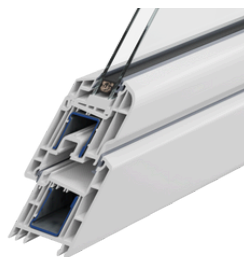

Double and triple glazing

This system glazes both double and triple glazing.

Flat and round sash

Choose between a basic straight or designer round sash.

Excellent stability

Window profiles are made of top quality Rehau primary plastics.

Time-tested system

Profi I with a depth of 70 mm and a unique composition of 5 insulation chambers.

EURO 70 LINE

Basic design with straight sash.

EURO 70 DESIGN

Brilliant design sash with integrated gutter rail function.

The windows are made with gray or black stop seals, the glazing rails in the interior are beveled. Standard glazing is provided using double insulation glazing. We produce windows of the EURO 70 series in rectangular, slanted and arched shapes and in all color variants. SULKO window and door frames are very easy to maintain thanks to the high-quality and smooth High-Definition-Finishing. This technology ensures high resistance of the surface of plastic profiles against pollution and eliminates the aggressive effects of the surrounding environment.